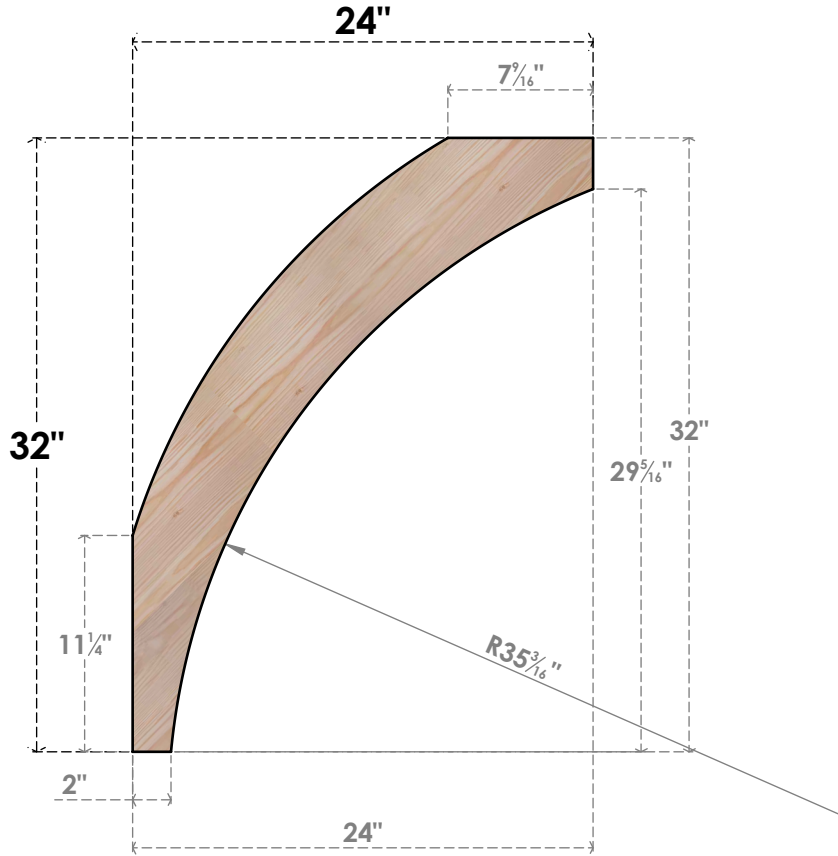

BRC04X24X32THR00SDF

3 1/2"W X 24"D X 32"H THORTON SMOOTH BRACE, DOUGLAS FIR

SIDE

FRONT

EKENA MILLWORK
 2300 WEST MAIN ST.
 CLARKSVILLE, TX 75426
 TOLL FREE: 866-607-0453
 WWW.EKENAMILLWORK.COM

NOTES

1. INSTALLATION TO BE COMPLETED IN ACCORDANCE WITH MANUFACTURER'S SPECIFICATIONS.
2. DRAWING MAY NOT BE TO SCALE
3. THIS DRAWING IS INTENDED FOR DESIGN AND PLANNING PURPOSES ONLY.
4. ALL INFORMATION CONTAINED HEREIN WAS CURRENT AT THE TIME OF DEVELOPMENT BUT MUST BE REVIEWED AND APPROVED BY THE PRODUCT MANUFACTURER TO BE CONSIDERED ACCURATE.
5. PRODUCTS ARE NOT KILN DRIED. THIS ITEM IS UNIQUE AND WILL CONTAIN THE NATURAL VARIATIONS THAT THE WOOD SPECIES OFFERS. THIS MAY RESULT IN VARIATIONS UP TO 1/4"