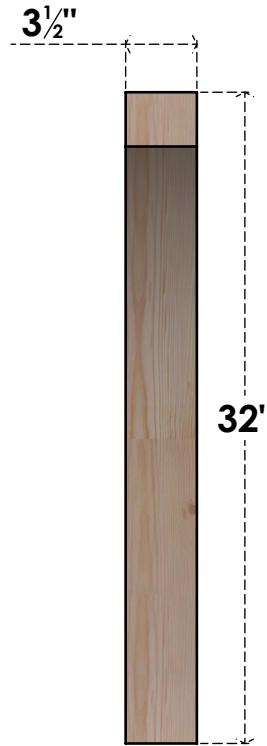

BRC04X24X32THR00SDF

3 1/2"W X 24"D X 32"H THORTON SMOOTH BRACE, DOUGLAS FIR

SIDE

FRONT

EKENA MILLWORK
 2300 WEST MAIN ST.
 CLARKSVILLE, TX 75426
 TOLL FREE: 866-607-0453
 WWW.EKENAMILLWORK.COM

NOTES

1. INSTALLATION TO BE COMPLETED IN ACCORDANCE WITH MANUFACTURER'S SPECIFICATIONS.
2. DRAWING MAY NOT BE TO SCALE
3. THIS DRAWING IS INTENDED FOR DESIGN AND PLANNING PURPOSES ONLY.
4. ALL INFORMATION CONTAINED HEREIN WAS CURRENT AT THE TIME OF DEVELOPMENT BUT MUST BE REVIEWED AND APPROVED BY THE PRODUCT MANUFACTURER TO BE CONSIDERED ACCURATE.
5. PRODUCTS ARE NOT KILN DRIED. THIS ITEM IS UNIQUE AND WILL CONTAIN THE NATURAL VARIATIONS THAT THE WOOD SPECIES OFFERS. THIS MAY RESULT IN VARIATIONS UP TO 1/4"